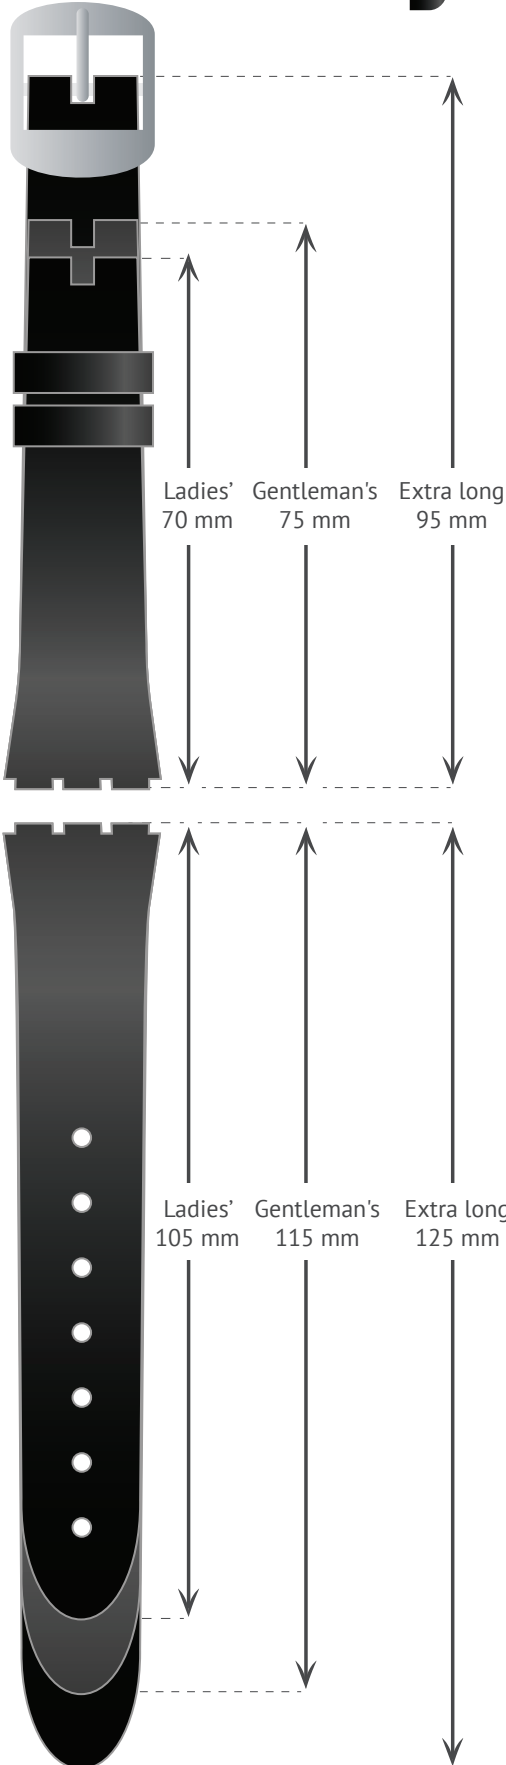

# watch4u

Watch Sizing Guide

Watch case size

24 mm

28 mm

32 mm

34 mm

36 mm

38 mm

42 mm

44 mm

46 mm

48 mm

56 mm

## Watch Sizing Guide

### Strap width and length